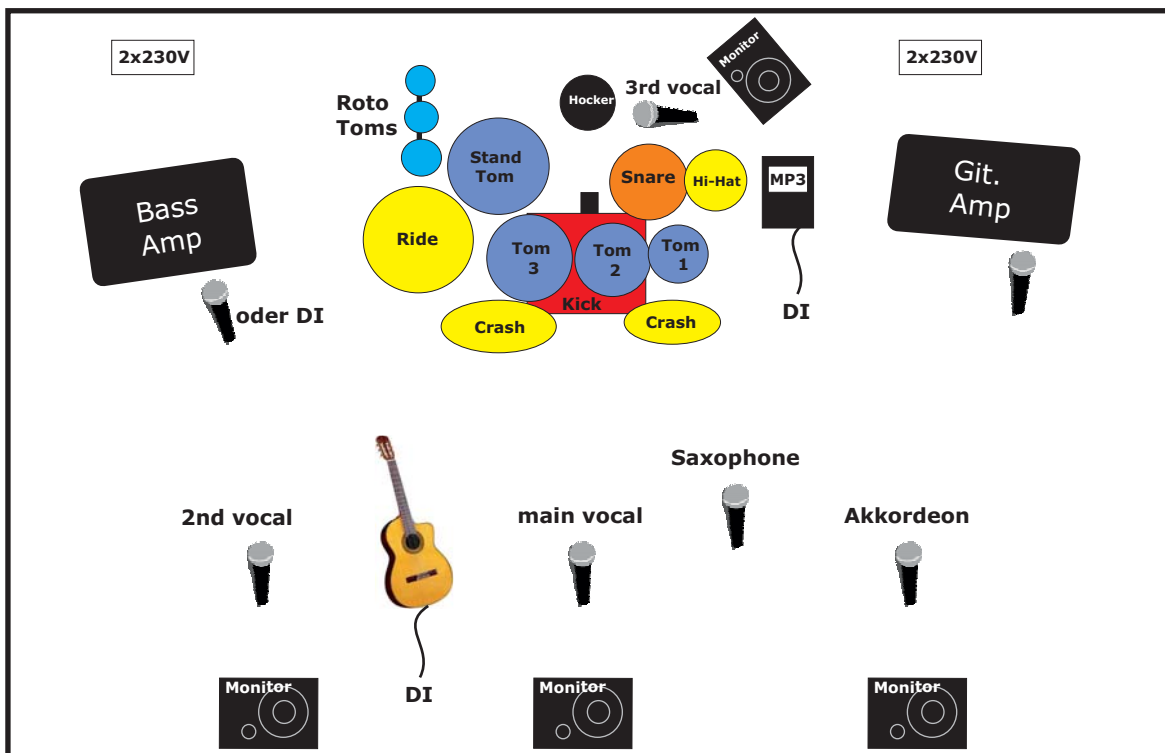

Holiday Hard

Männerrock'n roll

Stageplan

Inputs Holiday Hard (Pultplan)

1	Kick	10	Bass Guit.
2	Snare	11	E-Guitar
3	Tom 1	12	Acous. Guit.
4	Tom 2	13	Main Voc.
5	Tom 3	14	2nd Voc.
6	Stand Tom	15	3rd Voc.
7	Roto Toms	16	Mic. Akkordeon
8	Overhead 1	17	Mic. Saxophone
9	Overhead 2	18	MP3 Player